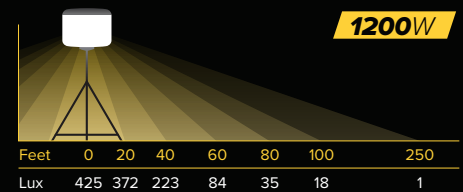

**800W PRO**

**1200W**

SD-UPGR-1200-G3

FOR  
**BALLOON LIGHT**

**800W PRO**

Voltage:	AC 90–150V
Frequency:	50 / 60 HZ
Power Consumption:	200W
Operating Temperatures:	-30–130°F
Panels:	4 × 50W panel
Luminous Flux:	29,000 lm
Color Temperature:	5,700K
Illumination Radius:	160ft
Sq Ft of Illumination:	80,425 sq ft
Lamp Life:	50,000 hours
IP Rating:	IP 65
Weight:	29.1 lb (combined)
Warranty	Lifetime Limited Warranty

Voltage:	AC 90–150V
Frequency:	50 / 60 HZ
Power Consumption:	200W
Operating Temperatures:	-30–130°F
Panels:	4 × 50W panel
Luminous Flux:	29,000 lm
Color Temperature:	5,700K
Illumination Radius:	240ft
Sq Ft of Illumination:	180,956 sq ft
Lamp Life:	50,000 hours
IP Rating:	IP 65
Weight:	41.8 lb (combined)
Warranty	Lifetime Limited Warranty

Voltage:	AC 90–150V
Frequency:	50 / 60 HZ
Power Consumption:	400W
Operating Temperatures:	-30–130°F
Panels:	8 × 50W panel
Luminous Flux:	58,000 lm
Color Temperature:	5,700K
Illumination Radius:	250ft
Sq Ft of Illumination:	196,350 sq ft
Lamp Life:	50,000 hours
IP Rating:	IP 65
Weight:	45.7 lb (combined)
Warranty	Lifetime Limited Warranty

## POLAR DIAGRAM

Light on tripod at 9 feet

Light on tripod at 12 feet

Light on tripod at 12 feet

SeeDevil

Control your light  
with SeeDevil App

DESIGNED IN THE USA

MADE IN CHINA