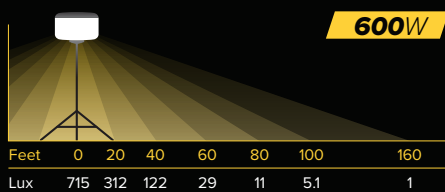

POLAR DIAGRAM

Light on tripod at 9 feet