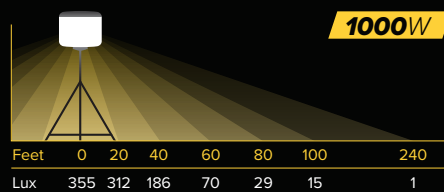

Light on tripod at 12 feet