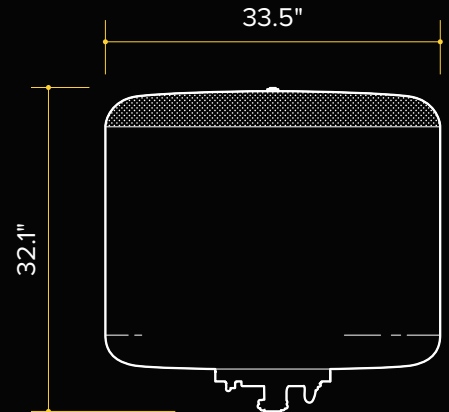

BALLOON LIGHT FIXTURE

800W PRO
SD-BLF-800-G3

LIFETIME WARRANTY

360° Diffused Glare-Free Illumination • Inflatable Balloon Light Diffuser

116,000
LUMEN

5,700K
DAYLIGHT
COLOR

50,000
LASTING
HOURS

90-150
VOLT

REMOTE
CONTROL
SD-LREMOTE-G3

FIXTURE CASE
SD-BLF-CB-800W-G3

800W BALLOON
LIGHT FIXTURE
SD-BLF-800-G3

800W REFLECTIVE
BALLOON LIGHT DIFFUSER
SD-BLD-800-R-G3

SeeDevil

APP CONTROLLED
BALLOON LIGHT

- Quick and easy setup
- Glare-free lighting and wide area coverage
- 16 × 50W LED panels rated at 50,000 hrs, 145 lm per watt LED chips
- 116,000 lm, < 6.83 op amp, 90-150V input
- 152,000+ square feet of brilliant illumination
- Internal blower inflates balloon and cools LED panels
- Dimmable wireless remote
- Reflective diffuser constructed of heat-and-water-resistant, UV protected heavy-duty materials
- Run multiple units on one 2000W generator
- 25' spec. grade power cord with 2-layer strain relief
- Aluminum & stainless steel
- Lifetime limited warranty

POLAR DIAGRAM

Light on tripod at 12 feet

DIMENSIONS

SPECIFICATIONS

Product Name:	800 Watt Balloon Light Kit	Illumination Radius:	220ft
Fan wattage:	20W	Sq Ft of Illumination:	152,053 sq ft
Voltage:	AC 90–150V	Lamp Life:	50,000 hours
Frequency:	50/60 Hz	IP Rating:	IP 65
Operating Amperage:	6.83A	Operating Decibel:	64.7dB
Power Consumption:	820W	Weight:	38 lb
Operating Temperatures:	-30–130°F	Power Cord:	25ft
Luminous Flux:	116,000 lm	Warranty:	Lifetime Limited Warranty (fixture)
Color Temperature:	5,700K		