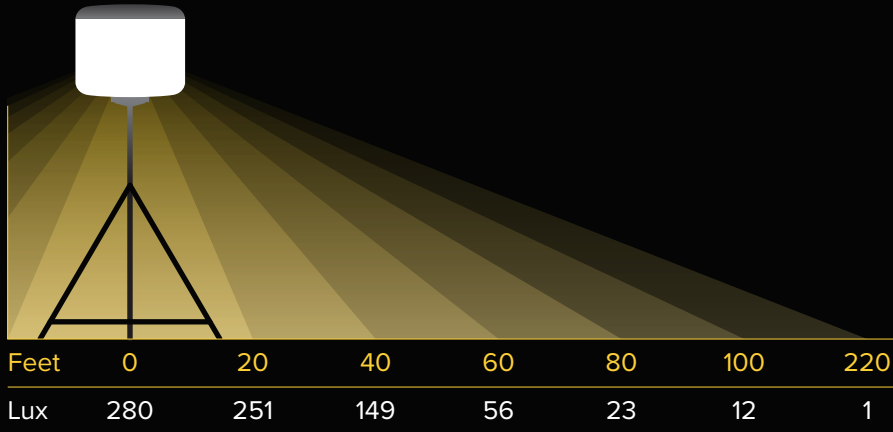

BALLOON LIGHT FIXTURE

800W PRO
SD-BLF-800-G3

LIFETIME WARRANTY

360° Diffused Glare-Free Illumination • Inflatable Balloon Light Diffuser

116,000
LUMEN

5,700K
DAYLIGHT
COLOR

50,000
LASTING
HOURS

90-150
VOLT

REMOTE
CONTROL
SD-LREMOTE-G3

FIXTURE CASE
SD-BLF-CB-800W-G3

800W BALLOON
LIGHT FIXTURE
SD-BLF-800-G3

800W REFLECTIVE
BALLOON LIGHT DIFFUSER
SD-BLD-800-R-G3

SeeDevil

APP CONTROLLED
BALLOON LIGHT

- Quick and easy setup
- Glare-free lighting and wide area coverage
- 16 × 50W LED panels rated at 50,000 hrs, 145 lm per watt LED chips
- 116,000 lm, < 6.83 op amp, 90-150V input
- 152,000+ square feet of brilliant illumination
- Internal blower inflates balloon and cools LED panels
- Dimmable wireless remote
- Reflective diffuser constructed of heat-and-water-resistant, UV protected heavy-duty materials
- Run multiple units on one 2000W generator
- 25' spec. grade power cord with 2-layer strain relief
- Aluminum & stainless steel
- Lifetime limited warranty

POLAR DIAGRAM

Light on tripod at 12 feet

DIMENSIONS

SPECIFICATIONS

Product Name:	800 Watt Balloon Light Kit	Illumination Radius:	220ft
Fan wattage:	20W	Sq Ft of Illumination:	152,053 sq ft
Voltage:	AC 90–150V	Lamp Life:	50,000 hours
Frequency:	50/60 Hz	IP Rating:	IP 65
Operating Amperage:	6.83A	Operating Decibel:	64.7dB
Power Consumption:	820W	Weight:	38 lb
Operating Temperatures:	-30–130°F	Power Cord:	25ft
Luminous Flux:	116,000 lm	Warranty:	Lifetime Limited Warranty (fixture)
Color Temperature:	5,700K		