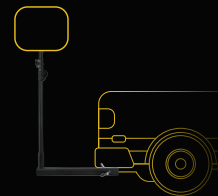

SeeDevil  
**APP CONTROLLED BALLOON LIGHT**

- Quick and easy setup
- Glare-free lighting and wide area coverage
- Lightweight, versatile, portable and compact
- 7,800 lm, < 0.54 op amp, 90–277V input
- 6,300+ square feet of brilliant illumination
- Dimmable wireless remote
- Internal blower inflates balloon and cools LED panels
- LED Balloon Light diffuser constructed of heat-and-water-resistant, UV protected nylon
- Run multiple units on small power stations.
- 16' spec. grade power cord

## FEATURED ACCESSORIES (not included)

**6.5' TRIPOD**  
SD-ST5-G3

**2" HEAVY-DUTY C-CLAMP**  
SD-2CS-G1

**500W 560WH PORTABLE POWER STATION**  
SD-PPS500-G1

**STANDARD SERIES TRUCK HITCH MOUNT**  
SD-HITCHKIT-SM-G1