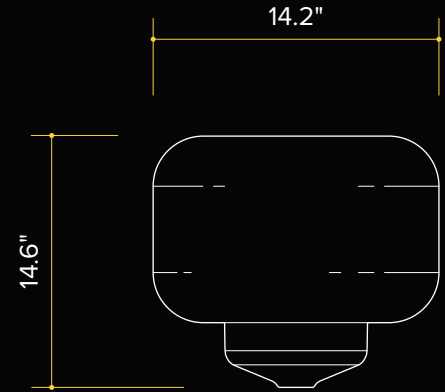

SeeDevil  
**APP CONTROLLED BALLOON LIGHT**

- Quick and easy setup
- Glare-free lighting and wide area coverage
- Lightweight, versatile, portable and compact
- 7,800 lm, < 0.54 op amp, 90–277V input
- 6,300+ square feet of brilliant illumination
- Dimmable wireless remote
- Internal blower inflates balloon and cools LED panels
- LED Balloon Light diffuser constructed of heat-and-water-resistant, UV protected nylon
- Run multiple units on small power stations.
- 16' spec. grade power cord

## POLAR DIAGRAM

Light on tripod at 6.5 feet

## DIMENSIONS

Illumination Radius:	45ft
Sq Ft of Illumination:	6,361.7 sq ft
Lamp Life:	50,000 hours
IP Rating:	IP 42
Operating Decibel:	52dB
Weight	5.7 lb (fixture)
Power Cord:	16ft
Warranty	Lifetime Limited Warranty (fixture)