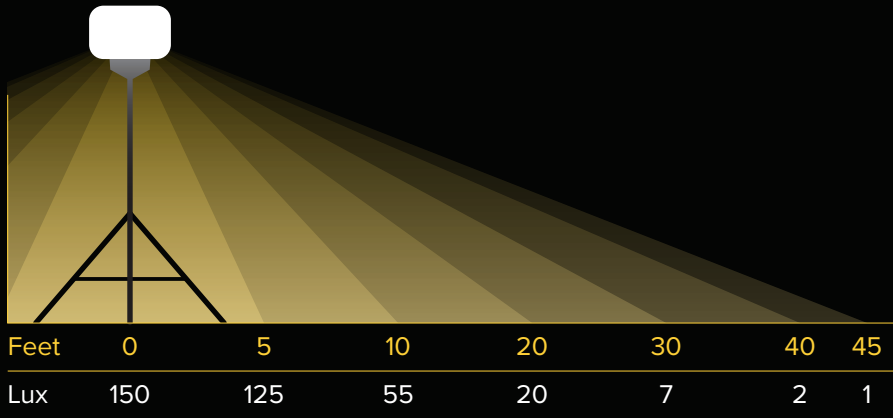

# BALLOON LIGHT FIXTURE

SD-BLF-60-G3

LIFETIME WARRANTY

**60 WATT**

360° Diffused Glare-Free Illumination • Inflatable Balloon Light Diffuser

**7,800 LUMEN**

**3,000–5,000K COLOR**

**50,000 LASTING HOURS**

SeeDevil  
**APP CONTROLLED BALLOON LIGHT**

- Quick and easy setup
- Glare-free lighting and wide area coverage
- Lightweight, versatile, portable and compact
- 7,800 lm, < 0.54 op amp, 90–277V input
- 6,300+ square feet of brilliant illumination
- Dimmable wireless remote
- Internal blower inflates balloon and cools LED panels
- LED Balloon Light diffuser constructed of heat-and-water-resistant, UV protected nylon
- Run multiple units on small power stations.
- 16' spec. grade power cord

## POLAR DIAGRAM

Light on tripod at 6.5 feet

## DIMENSIONS