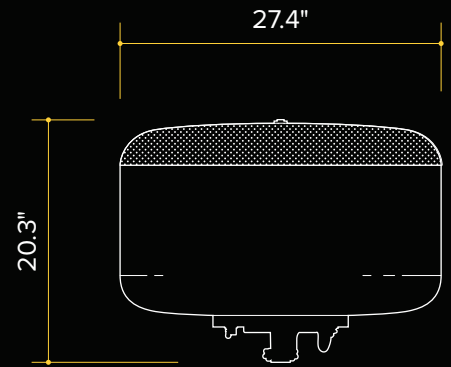

BALLOON LIGHT FIXTURE

400W PRO
SD-BLF-400-R-G3

LIFETIME WARRANTY

360° Diffused Glare-Free Illumination • Inflatable Balloon Light Diffuser

58,000
LUMEN

5,700K
DAYLIGHT
COLOR

50,000
LASTING
HOURS

90-150
VOLT

REMOTE
CONTROL
SD-LREMOTE-G3

FIXTURE CASE
SD-BLF-CB-400W-G3

400W BALLOON
LIGHT FIXTURE
SD-BLF-400-R-G3

400W REFLECTIVE
BALLOON LIGHT DIFFUSER
SD-BLD-400-R-G3

SeeDevil

APP CONTROLLED
BALLOON LIGHT

- Quick and easy setup
- Glare-free lighting and wide area coverage
- 8 × 50W LED panels rated at 50,000 hrs, 145 lm per watt LED chips
- 58,000 lm, < 3.5 op amp, 90-150V input
- 61,000+ square feet of brilliant illumination
- Internal blower inflates balloon and cools LED panels
- Dimmable wireless remote
- Reflective diffuser constructed of heat-and-water-resistant, UV protected heavy-duty materials
- Run multiple units on one 2000W generator
- 25' spec. grade power cord with 2-layer strain relief
- Aluminum & stainless steel
- Lifetime limited warranty

POLAR DIAGRAM

Light on tripod at 9 feet

Feet	0	20	40	60	80	100	140
Lux	475	208	81	20	7	4	1

DIMENSIONS

SPECIFICATIONS

Product Name:	400 Watt Balloon Light Kit
Fan wattage:	20W
Voltage:	AC 90–150V
Frequency:	50/60 Hz
Operating Amperage:	3.5A
Power Consumption:	420W
Operating Temperatures:	-30–130°F
Luminous Flux:	58,000 lm
Color Temperature:	5,700K

Illumination Radius:	140ft
Sq Ft of Illumination:	61,575 sq ft
Lamp Life:	50,000 hours
IP Rating:	IP 65
Operating Decibel:	64.7dB
Weight	25.24 lb (fixture)
Power Cord:	25ft
Warranty	Lifetime Limited Warranty (fixture)