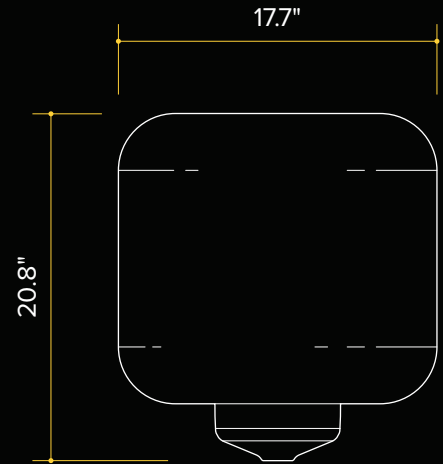

90–277
VOLT

EYE BOLT
SD-IBOLT-G1

TRIPOD ADAPTER
SD-TA-G1

2" C-CLAMP
SD-2CS-ECON-G1

FIXTURE CARRY BAG
SD-BLF-CB-SS-G3

REMOTE CONTROL
SD-SREMOTE-G3

250W BALLOON LIGHT FIXTURE
SD-BLF-250-G3

SeeDevil
APP CONTROLLED BALLOON LIGHT

- Quick and easy setup
- Glare-free lighting and wide area coverage
- Lightweight, versatile, portable and compact
- 32,500 lm, < 2.13 op amp, 90–277V input
- 20,000+ square feet of brilliant illumination
- Dimmable wireless remote
- Internal blower inflates balloon and cools LED panels
- LED Balloon Light diffuser constructed of heat-and-water-resistant, UV protected nylon
- Run multiple units on one 2000W generator
- 16' spec. grade power cord

POLAR DIAGRAM

Light on tripod at 6.5 feet

DIMENSIONS

SPECIFICATIONS

Product Name:	250 Watt Balloon Light Kit
Fan wattage:	5W
Voltage:	AC 90–277V
Frequency:	50/60 Hz
Operating Amperage:	2.13A
Power Consumption:	255W
Operating Temperatures:	-30–130°F
Luminous Flux:	32,500 lm
Color Temperature:	3,000–5,000K

Illumination Radius:	80ft
Sq Ft of Illumination:	20,106 sq ft
Lamp Life:	50,000 hours
IP Rating:	IP 42
Operating Decibel:	52dB
Weight	8.7 lb (fixture)
Power Cord:	16ft
Warranty	Lifetime Limited Warranty (fixture)