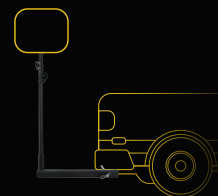

BALLOON LIGHT FIXTURE

SD-BLF-250-G3

LIFETIME WARRANTY

250
WATT

360° Diffused Glare-Free Illumination • Inflatable Balloon Light Diffuser

32,500
LUMEN

3,000–5,000K
COLOR

50,000
LASTING HOURS

- Quick and easy setup
- Glare-free lighting and wide area coverage
- Lightweight, versatile, portable and compact
- 32,500 lm, < 2.13 op amp, 90–277V input
- 20,000+ square feet of brilliant illumination
- Dimmable wireless remote
- Internal blower inflates balloon and cools LED panels
- LED Balloon Light diffuser constructed of heat-and-water-resistant, UV protected nylon
- Run multiple units on one 2000W generator
- 16' spec. grade power cord

POLAR DIAGRAM

Light on tripod at 6.5 feet

DIMENSIONS

SPECIFICATIONS

Product Name:	250 Watt Balloon Light Kit
Fan wattage:	5W
Voltage:	AC 90–277V
Frequency:	50/60 Hz
Operating Amperage:	2.13A
Power Consumption:	255W
Operating Temperatures:	-30–130°F
Luminous Flux:	32,500 lm
Color Temperature:	3,000–5,000K

FEATURED ACCESSORIES (not included)

6.5' TRIPOD
SD-ST5-G3

2" HEAVY-DUTY C-CLAMP
SD-2CS-G1

500W 560WH PORTABLE POWER STATION
SD-PPS500-G1

STANDARD SERIES TRUCK HITCH MOUNT
SD-HITCHKIT-SM-G1

Visit [SeeDevil.com](https://www.see-devil.com) for a comprehensive list of accessories