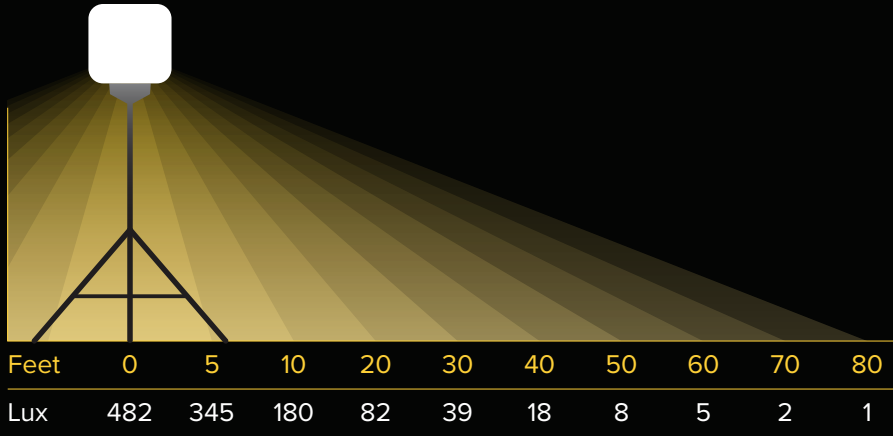

BALLOON LIGHT FIXTURE

SD-BLF-250-G3

LIFETIME WARRANTY

250
WATT

360° Diffused Glare-Free Illumination • Inflatable Balloon Light Diffuser

32,500
LUMEN

3,000–5,000K
COLOR

50,000
LASTING HOURS

- Quick and easy setup
- Glare-free lighting and wide area coverage
- Lightweight, versatile, portable and compact
- 32,500 lm, < 2.13 op amp, 90–277V input
- 20,000+ square feet of brilliant illumination
- Dimmable wireless remote
- Internal blower inflates balloon and cools LED panels
- LED Balloon Light diffuser constructed of heat-and-water-resistant, UV protected nylon
- Run multiple units on one 2000W generator
- 16' spec. grade power cord

POLAR DIAGRAM

Light on tripod at 6.5 feet

DIMENSIONS

SPECIFICATIONS

Product Name:	250 Watt Balloon Light Kit
Fan wattage:	5W
Voltage:	AC 90–277V
Frequency:	50/60 Hz
Operating Amperage:	2.13A
Power Consumption:	255W
Operating Temperatures:	-30–130°F
Luminous Flux:	32,500 lm
Color Temperature:	3,000–5,000K

Illumination Radius:	80ft
Sq Ft of Illumination:	20,106 sq ft
Lamp Life:	50,000 hours
IP Rating:	IP 42
Operating Decibel:	52dB
Weight	8.7 lb (fixture)
Power Cord:	16ft
Warranty	Lifetime Limited Warranty (fixture)