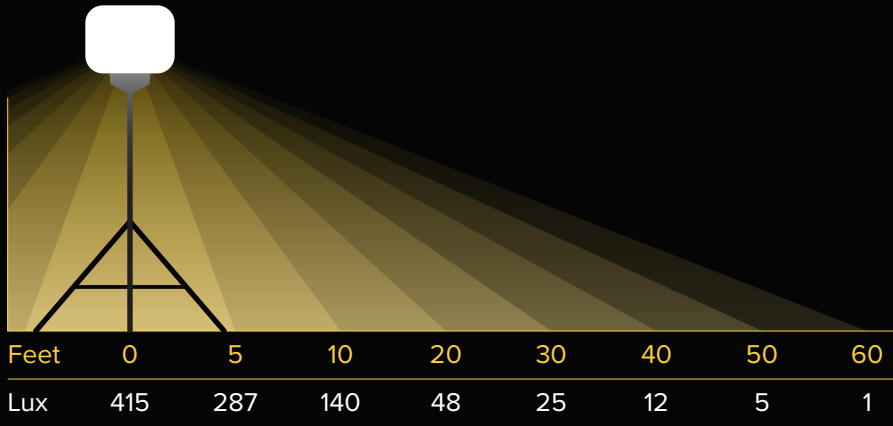

BALLOON LIGHT FIXTURE

SD-BLF-150-G3

LIFETIME WARRANTY

150 WATT

360° Diffused Glare-Free Illumination • Inflatable Balloon Light Diffuser

19,500 LUMEN

3,000–5,000K COLOR

50,000 LASTING HOURS

90–277 VOLT

EYE BOLT
SD-IBOLT-G1

TRIPOD ADAPTER
SD-TA-G1

2" C-CLAMP
SD-2CS-ECON-G1

FIXTURE CARRY BAG
SD-BLF-CB-SS-G3

REMOTE CONTROL
SD-SREMOTE-G3

150W BALLOON LIGHT FIXTURE
SD-BLF-150-G3

SeeDevil
APP CONTROLLED BALLOON LIGHT

- Quick and easy setup
- Glare-free lighting and wide area coverage
- Lightweight, versatile, portable and compact
- 19,500 lm, < 1.29 op amp, 90–277V input
- 11,300+ square feet of brilliant illumination
- Dimmable wireless remote
- Internal blower inflates balloon and cools LED panels
- LED Balloon Light diffuser constructed of heat-and-water-resistant, UV protected nylon
- Run multiple units on one 2000W generator
- 16' spec. grade power cord

POLAR DIAGRAM

Light on tripod at 6.5 feet

DIMENSIONS

SPECIFICATIONS

Product Name:	150 Watt Balloon Light Kit	Illumination Radius:	60ft
Fan wattage:	5W	Sq Ft of Illumination:	11,309.7 sq ft
Voltage:	AC 90–277V	Lamp Life:	50,000 hours
Frequency:	50/60 Hz	IP Rating:	IP 42
Operating Amperage:	1.29A	Operating Decibel:	52dB
Power Consumption:	155W	Weight:	6.6 lb (fixture)
Operating Temperatures:	-30–130°F	Power Cord:	16ft
Luminous Flux:	19,500 lm	Warranty:	Lifetime Limited Warranty (fixture)
Color Temperature:	3,000–5,000K		