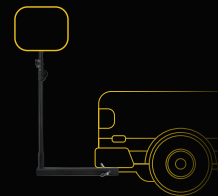

BALLOON LIGHT FIXTURE

SD-BLF-150-G3

LIFETIME WARRANTY

150 WATT

360° Diffused Glare-Free Illumination • Inflatable Balloon Light Diffuser

19,500 LUMEN

3,000–5,000K COLOR

50,000 LASTING HOURS

- Quick and easy setup
- Glare-free lighting and wide area coverage
- Lightweight, versatile, portable and compact
- 19,500 lm, < 1.29 op amp, 90–277V input
- 11,300+ square feet of brilliant illumination
- Dimmable wireless remote
- Internal blower inflates balloon and cools LED panels
- LED Balloon Light diffuser constructed of heat-and-water-resistant, UV protected nylon
- Run multiple units on one 2000W generator
- 16' spec. grade power cord

POLAR DIAGRAM

Light on tripod at 6.5 feet

DIMENSIONS

SPECIFICATIONS

Product Name:	150 Watt Balloon Light Kit	Illumination Radius:	60ft
Fan wattage:	5W	Sq Ft of Illumination:	11,309.7 sq ft
Voltage:	AC 90–277V	Lamp Life:	50,000 hours
Frequency:	50/60 Hz	IP Rating:	IP 42
Operating Amperage:	1.29A	Operating Decibel:	52dB
Power Consumption:	155W	Weight:	6.6 lb (fixture)
Operating Temperatures:	-30–130°F	Power Cord:	16ft
Luminous Flux:	19,500 lm	Warranty:	Lifetime Limited Warranty (fixture)
Color Temperature:	3,000–5,000K		

FEATURED ACCESSORIES (not included)

6.5' TRIPOD
SD-ST5-G3

2" HEAVY-DUTY C-CLAMP
SD-2CS-G1

500W 560WH PORTABLE POWER STATION
SD-PPS500-G1

STANDARD SERIES TRUCK HITCH MOUNT
SD-HITCHKIT-SM-G1

Visit [SeeDevil.com](https://www.see-devil.com) for a comprehensive list of accessories