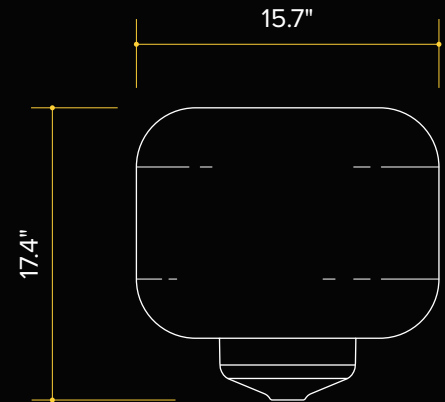

90–277 VOLT

EYE BOLT
SD-IBOLT-G1

TRIPOD ADAPTER
SD-TA-G1

2" C-CLAMP
SD-2CS-ECON-G1

FIXTURE CARRY BAG
SD-BLF-CB-SS-G3

REMOTE CONTROL
SD-SREMOTE-G3

150W BALLOON LIGHT FIXTURE
SD-BLF-150-G3

SeeDevil
APP CONTROLLED BALLOON LIGHT

- Quick and easy setup
- Glare-free lighting and wide area coverage
- Lightweight, versatile, portable and compact
- 19,500 lm, < 1.29 op amp, 90–277V input
- 11,300+ square feet of brilliant illumination
- Dimmable wireless remote
- Internal blower inflates balloon and cools LED panels
- LED Balloon Light diffuser constructed of heat-and-water-resistant, UV protected nylon
- Run multiple units on one 2000W generator
- 16' spec. grade power cord

POLAR DIAGRAM

Light on tripod at 6.5 feet

DIMENSIONS

SPECIFICATIONS

Product Name:	150 Watt Balloon Light Kit	Illumination Radius:	60ft
Fan wattage:	5W	Sq Ft of Illumination:	11,309.7 sq ft
Voltage:	AC 90–277V	Lamp Life:	50,000 hours
Frequency:	50/60 Hz	IP Rating:	IP 42
Operating Amperage:	1.29A	Operating Decibel:	52dB
Power Consumption:	155W	Weight:	6.6 lb (fixture)
Operating Temperatures:	-30–130°F	Power Cord:	16ft
Luminous Flux:	19,500 lm	Warranty:	Lifetime Limited Warranty (fixture)
Color Temperature:	3,000–5,000K		