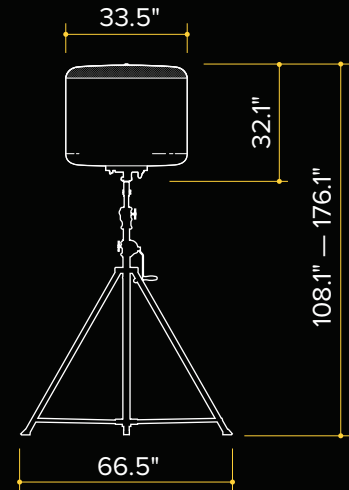

12' TRIPOD
SD-LTS-G3

SeeDevil

APP CONTROLLED BALLOON LIGHT

116,000
LUMEN

5,700K
DAYLIGHT COLOR

50,000
LASTING HOURS

90-150
VOLT

- Quick and easy setup
- Glare-free lighting and wide area coverage
- 16 × 50W LED panels rated at 50,000 hrs, 145 lm per watt LED chips
- 116,000 lm, < 6.83 op amp, 90-150V input
- 152,000+ square feet of brilliant illumination
- Internal blower inflates balloon and cools LED panels
- 12' heavy-duty tripod with low-gear hand crank
- Dimmable wireless remote
- Reflective diffuser constructed of heat-and-water-resistant, UV protected heavy-duty materials
- Run multiple units on one 2000W generator
- 25' spec. grade power cord with 2-layer strain relief
- Aluminum & stainless steel
- Lifetime limited warranty

FIXTURE CASE
SD-BLF-CB-800W-G3

12' TRIPOD PADDED CARRY BAG
SD-LTS-CB-G3

POLAR DIAGRAM

Light on tripod at 12 feet

DIMENSIONS

SPECIFICATIONS

Product Name:	800 Watt Balloon Light Kit	Illumination Radius:	220ft
Fan wattage:	20W	Sq Ft of Illumination:	152,053 sq ft
Voltage:	AC 90–150V	Lamp Life:	50,000 hours
Frequency:	50/60 Hz	IP Rating:	IP 65
Operating Amperage:	6.83A	Operating Decibel:	64.7dB
Power Consumption:	820W	Weight	38 lb (fixture) 39.2 lb (tripod)
Operating Temperatures:	-30–130°F	Power Cord:	25ft
Luminous Flux:	116,000 lm	Warranty	Lifetime Limited Warranty (fixture)
Color Temperature:	5,700K		