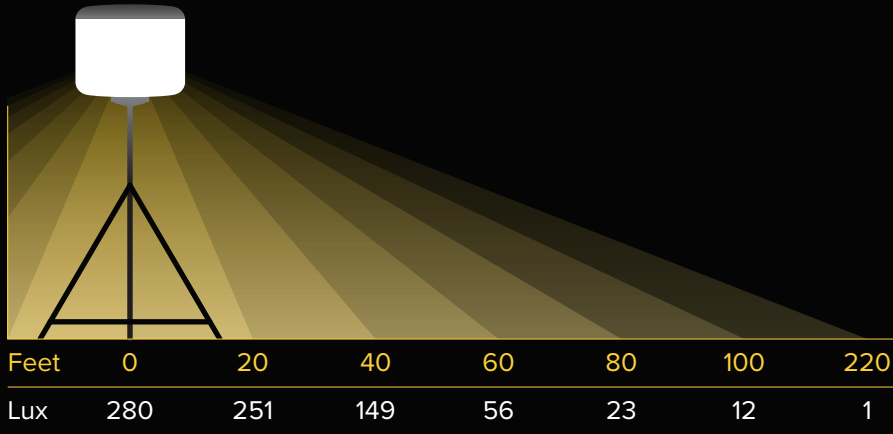

BALLOON LIGHT KIT

800W PRO
SD-800W-KIT-G3

LIFETIME WARRANTY

360° Diffused Glare-Free Illumination • Inflatable Balloon Light Diffuser

REMOTE CONTROL
SD-LREMOTE-G3

800W BALLOON LIGHT FIXTURE
SD-BLF-800-G3

800W REFLECTIVE BALLOON LIGHT DIFFUSER
SD-BLD-800-R-G3

12' TRIPOD
SD-LTS-G3

SeeDevil

APP CONTROLLED BALLOON LIGHT

116,000
LUMEN

5,700K
DAYLIGHT COLOR

50,000
LASTING HOURS

90-150
VOLT

- Quick and easy setup
- Glare-free lighting and wide area coverage
- 16 × 50W LED panels rated at 50,000 hrs, 145 lm per watt LED chips
- 116,000 lm, < 6.83 op amp, 90-150V input
- 152,000+ square feet of brilliant illumination
- Internal blower inflates balloon and cools LED panels
- 12' heavy-duty tripod with low-gear hand crank
- Dimmable wireless remote
- Reflective diffuser constructed of heat-and-water-resistant, UV protected heavy-duty materials
- Run multiple units on one 2000W generator
- 25' spec. grade power cord with 2-layer strain relief
- Aluminum & stainless steel
- Lifetime limited warranty

FIXTURE CASE
SD-BLF-CB-800W-G3

12' TRIPOD PADDED CARRY BAG
SD-LTS-CB-G3

POLAR DIAGRAM

Light on tripod at 12 feet

DIMENSIONS

SPECIFICATIONS

Product Name:	800 Watt Balloon Light Kit	Illumination Radius:	220ft
Fan wattage:	20W	Sq Ft of Illumination:	152,053 sq ft
Voltage:	AC 90–150V	Lamp Life:	50,000 hours
Frequency:	50/60 Hz	IP Rating:	IP 65
Operating Amperage:	6.83A	Operating Decibel:	64.7dB
Power Consumption:	820W	Weight	38 lb (fixture) 39.2 lb (tripod)
Operating Temperatures:	-30–130°F	Power Cord:	25ft
Luminous Flux:	116,000 lm	Warranty	Lifetime Limited Warranty (fixture)
Color Temperature:	5,700K		