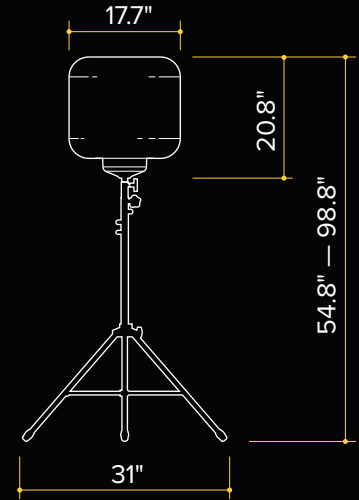

BALLOON LIGHT KIT

SD-250W-KIT-G3

250
WATT

360° Diffused Glare-Free Illumination • Inflatable Balloon Light Diffuser

32,500
LUMEN

3,000–5,000K
COLOR

50,000
LASTING HOURS

90–277
VOLT

LIFETIME WARRANTY

- Quick and easy setup
- Glare-free lighting and wide area coverage
- Lightweight, versatile, portable and compact
- 32,500 lm, < 2.13 op amp, 90–277V input
- 20,000+ square feet of brilliant illumination
- 6.5' heavy-duty sliding tripod
- Dimmable wireless remote
- Internal blower inflates balloon and cools LED panels
- LED Balloon Light diffuser constructed of heat-and-water-resistant, UV protected nylon
- Run multiple units on one 2000W generator
- 16' spec. grade power cord

FIXTURE CARRY BAG
SD-BLF-CB-SS-G3

6.5' TRIPOD CARRY BAG
SD-STS-CB-G3

POLAR DIAGRAM

Light on tripod at 6.5 feet

DIMENSIONS

SPECIFICATIONS

Product Name:	250 Watt Balloon Light Kit
Fan wattage:	5W
Voltage:	AC 90–277V
Frequency:	50/60 Hz
Operating Amperage:	2.13A
Power Consumption:	255W
Operating Temperatures:	-30–130°F
Luminous Flux:	32,500 lm
Color Temperature:	3,000–5,000K

Illumination Radius:	80ft
Sq Ft of Illumination:	20,106 sq ft
Lamp Life:	50,000 hours
IP Rating:	IP 42
Operating Decibel:	52dB
Weight	8.7 lb (fixture) 7.1 lb (tripod)
Power Cord:	16ft
Warranty	Lifetime Limited Warranty (fixture)