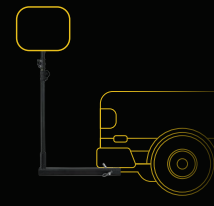

BALLOON LIGHT KIT

SD-250W-KIT-G3

250
WATT

360° Diffused Glare-Free Illumination • Inflatable Balloon Light Diffuser

32,500
LUMEN

3,000–5,000K
COLOR

50,000
LASTING HOURS

90–277
VOLT

LIFETIME WARRANTY

- Quick and easy setup
- Glare-free lighting and wide area coverage
- Lightweight, versatile, portable and compact
- 32,500 lm, < 2.13 op amp, 90–277V input
- 20,000+ square feet of brilliant illumination
- 6.5' heavy-duty sliding tripod
- Dimmable wireless remote
- Internal blower inflates balloon and cools LED panels
- LED Balloon Light diffuser constructed of heat-and-water-resistant, UV protected nylon
- Run multiple units on one 2000W generator
- 16' spec. grade power cord

FIXTURE CARRY BAG
SD-BLF-CB-SS-G3

6.5' TRIPOD CARRY BAG
SD-STS-CB-G3

POLAR DIAGRAM

Light on tripod at 6.5 feet

DIMENSIONS

SPECIFICATIONS

Product Name:	250 Watt Balloon Light Kit
Fan wattage:	5W
Voltage:	AC 90–277V
Frequency:	50/60 Hz
Operating Amperage:	2.13A
Power Consumption:	255W
Operating Temperatures:	-30–130°F
Luminous Flux:	32,500 lm
Color Temperature:	3,000–5,000K

FEATURED ACCESSORIES (not included)

2" HEAVY-DUTY C-CLAMP
SD-2CS-G1

500W 560WH PORTABLE POWER STATION
SD-PPS500-G1

STANDARD SERIES UNIVERSAL POLE MOUNT KIT
SD-UPMKIT-SM-G1

STANDARD SERIES TRUCK HITCH MOUNT
SD-HITCHKIT-SM-G1