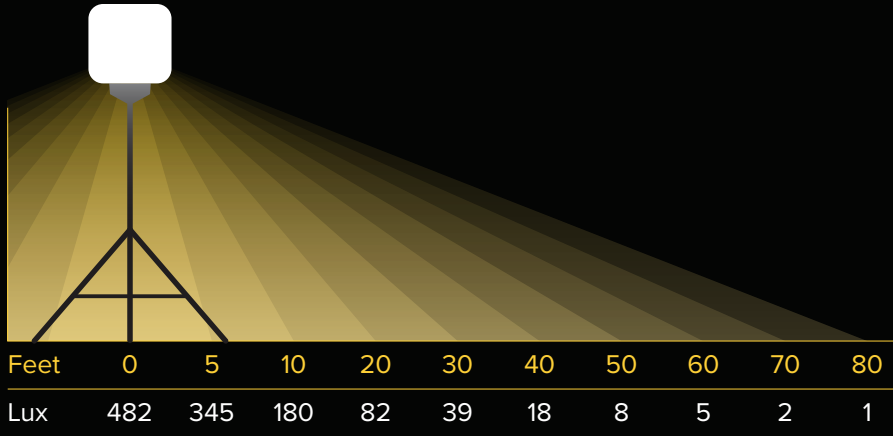

BALLOON LIGHT KIT

SD-250W-KIT-G3

250
WATT

360° Diffused Glare-Free Illumination • Inflatable Balloon Light Diffuser

32,500
LUMEN

3,000–5,000K
COLOR

50,000
LASTING HOURS

90–277
VOLT

LIFETIME WARRANTY

- Quick and easy setup
- Glare-free lighting and wide area coverage
- Lightweight, versatile, portable and compact
- 32,500 lm, < 2.13 op amp, 90–277V input
- 20,000+ square feet of brilliant illumination
- 6.5' heavy-duty sliding tripod
- Dimmable wireless remote
- Internal blower inflates balloon and cools LED panels
- LED Balloon Light diffuser constructed of heat-and-water-resistant, UV protected nylon
- Run multiple units on one 2000W generator
- 16' spec. grade power cord

FIXTURE CARRY BAG
SD-BLF-CB-SS-G3

6.5' TRIPOD CARRY BAG
SD-STS-CB-G3

POLAR DIAGRAM

Light on tripod at 6.5 feet

DIMENSIONS

SPECIFICATIONS

Product Name:	250 Watt Balloon Light Kit
Fan wattage:	5W
Voltage:	AC 90–277V
Frequency:	50/60 Hz
Operating Amperage:	2.13A
Power Consumption:	255W
Operating Temperatures:	-30–130°F
Luminous Flux:	32,500 lm
Color Temperature:	3,000–5,000K

Illumination Radius:	80ft
Sq Ft of Illumination:	20,106 sq ft
Lamp Life:	50,000 hours
IP Rating:	IP 42
Operating Decibel:	52dB
Weight	8.7 lb (fixture) 7.1 lb (tripod)
Power Cord:	16ft
Warranty	Lifetime Limited Warranty (fixture)