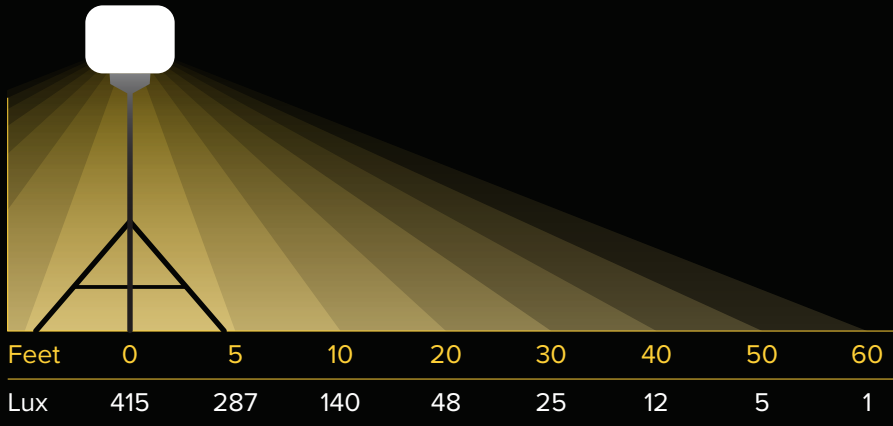

# BALLOON LIGHT KIT

SD-150W-KIT-G3

**150**  
WATT

360° Diffused Glare-Free Illumination • Inflatable Balloon Light Diffuser

**19,500**  
LUMEN

**3,000–5,000K**  
COLOR

**50,000**  
LASTING HOURS

**90–277**  
VOLT

## LIFETIME WARRANTY

- Quick and easy setup
- Glare-free lighting and wide area coverage
- Lightweight, versatile, portable and compact
- 19,500 lm, < 1.29 op amp, 90–277V input
- 11,300+ square feet of brilliant illumination
- 6.5' heavy-duty sliding tripod
- Dimmable wireless remote
- Internal blower inflates balloon and cools LED panels
- LED Balloon Light diffuser constructed of heat-and-water-resistant, UV protected nylon
- Run multiple units on one 2000W generator
- 16' spec. grade power cord

## POLAR DIAGRAM

Light on tripod at 6.5 feet

## DIMENSIONS