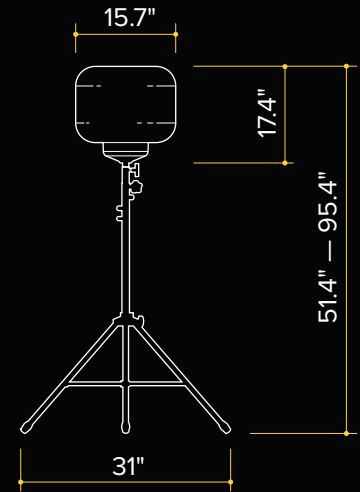

## LIFETIME WARRANTY

- Quick and easy setup
- Glare-free lighting and wide area coverage
- Lightweight, versatile, portable and compact
- 19,500 lm, < 1.29 op amp, 90–277V input
- 11,300+ square feet of brilliant illumination
- 6.5' heavy-duty sliding tripod
- Dimmable wireless remote
- Internal blower inflates balloon and cools LED panels
- LED Balloon Light diffuser constructed of heat-and-water-resistant, UV protected nylon
- Run multiple units on one 2000W generator
- 16' spec. grade power cord

## POLAR DIAGRAM

Light on tripod at 6.5 feet

## DIMENSIONS

## SPECIFICATIONS

<b>Product Name:</b>	150 Watt Balloon Light Kit	<b>Illumination Radius:</b>	60ft
<b>Fan wattage:</b>	5W	<b>Sq Ft of Illumination:</b>	11,309.7 sq ft
<b>Voltage:</b>	AC 90–277V	<b>Lamp Life:</b>	50,000 hours
<b>Frequency:</b>	50/60 Hz	<b>IP Rating:</b>	IP 42
<b>Operating Amperage:</b>	1.29A	<b>Operating Decibel:</b>	52dB
<b>Power Consumption:</b>	155W	<b>Weight</b>	6.6 lb (fixture) 7.1 lb (tripod)
<b>Operating Temperatures:</b>	-30–130°F	<b>Power Cord:</b>	16ft
<b>Luminous Flux:</b>	19,500 lm	<b>Warranty</b>	Lifetime Limited Warranty (fixture)
<b>Color Temperature:</b>	3,000–5,000K		