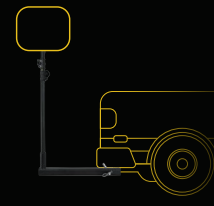

## LIFETIME WARRANTY

- Quick and easy setup
- Glare-free lighting and wide area coverage
- Lightweight, versatile, portable and compact
- 19,500 lm, < 1.29 op amp, 90–277V input
- 11,300+ square feet of brilliant illumination
- 6.5' heavy-duty sliding tripod
- Dimmable wireless remote
- Internal blower inflates balloon and cools LED panels
- LED Balloon Light diffuser constructed of heat-and-water-resistant, UV protected nylon
- Run multiple units on one 2000W generator
- 16' spec. grade power cord

## SPECIFICATIONS

<b>Product Name:</b>	150 Watt Balloon Light Kit	<b>Illumination Radius:</b>	60ft
<b>Fan wattage:</b>	5W	<b>Sq Ft of Illumination:</b>	11,309.7 sq ft
<b>Voltage:</b>	AC 90–277V	<b>Lamp Life:</b>	50,000 hours
<b>Frequency:</b>	50/60 Hz	<b>IP Rating:</b>	IP 42
<b>Operating Amperage:</b>	1.29A	<b>Operating Decibel:</b>	52dB
<b>Power Consumption:</b>	155W	<b>Weight</b>	6.6 lb (fixture) 7.1 lb (tripod)
<b>Operating Temperatures:</b>	-30–130°F	<b>Power Cord:</b>	16ft
<b>Luminous Flux:</b>	19,500 lm	<b>Warranty</b>	Lifetime Limited Warranty (fixture)
<b>Color Temperature:</b>	3,000–5,000K		

## FEATURED ACCESSORIES (not included)

2" HEAVY-DUTY  
C-CLAMP  
SD-2CS-G1

500W 560WH  
PORTABLE POWER STATION  
SD-PPS500-G1

STANDARD SERIES  
UNIVERSAL POLE MOUNT KIT  
SD-UPMKIT-SM-G1

STANDARD SERIES  
TRUCK HITCH MOUNT  
SD-HITCHKIT-SM-G1