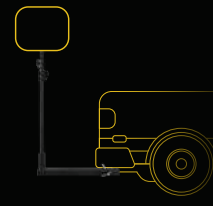

## LIFETIME WARRANTY

- Quick and easy setup
- Glare-free lighting and wide area coverage
- Lightweight, versatile, portable and compact
- 7,800 lm, < 0.54 op amp, 90–277V input
- 6,300+ square feet of brilliant illumination
- 6.5' heavy-duty sliding tripod
- Dimmable wireless remote
- Internal blower inflates balloon and cools LED panels
- LED Balloon Light diffuser constructed of heat-and-water-resistant, UV protected nylon
- Run multiple units on small power stations.
- 16' spec. grade power cord

## SPECIFICATIONS

<b>Product Name:</b>	60 Watt Balloon Light Kit	<b>Illumination Radius:</b>	45ft
<b>Fan wattage:</b>	5W	<b>Sq Ft of Illumination:</b>	6,361.7 sq ft
<b>Voltage:</b>	AC 90–277V	<b>Lamp Life:</b>	50,000 hours
<b>Frequency:</b>	50/60 Hz	<b>IP Rating:</b>	IP 42
<b>Operating Amperage:</b>	0.54A	<b>Operating Decibel:</b>	52dB
<b>Power Consumption:</b>	65W	<b>Weight</b>	5.7 lb (fixture) 7.1 lb (tripod)
<b>Operating Temperatures:</b>	-30–130°F	<b>Power Cord:</b>	16ft
<b>Luminous Flux:</b>	7,800 lm	<b>Warranty</b>	Lifetime Limited Warranty (fixture)
<b>Color Temperature:</b>	3,000–5,000K		

## FEATURED ACCESSORIES (not included)

2" HEAVY-DUTY  
C-CLAMP  
SD-2CS-G1

500W 560WH  
PORTABLE POWER STATION  
SD-PPS500-G1

STANDARD SERIES  
UNIVERSAL POLE MOUNT KIT  
SD-UPMKIT-SM-G1

STANDARD SERIES  
TRUCK HITCH MOUNT  
SD-HITCHKIT-SM-G1