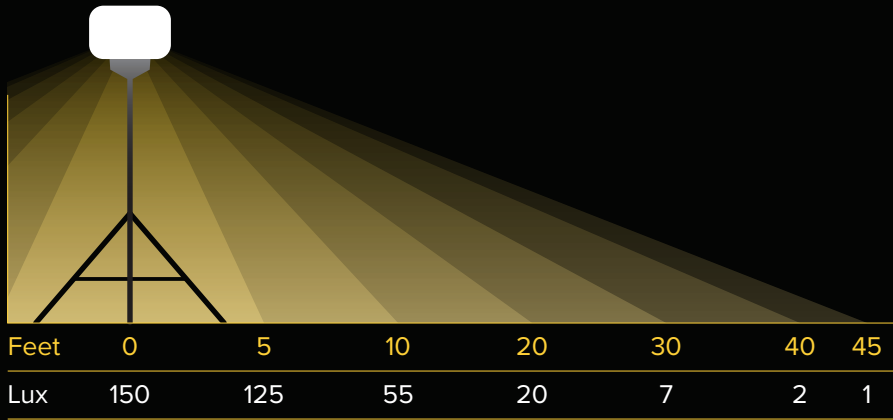

# BALLOON LIGHT KIT

SD-60W-KIT-G3

**60**  
WATT

360° Diffused Glare-Free Illumination • Inflatable Balloon Light Diffuser

**7,800**  
LUMEN

**3,000–5,000K**  
COLOR

**50,000**  
LASTING HOURS

**90–277**  
VOLT

## LIFETIME WARRANTY

- Quick and easy setup
- Glare-free lighting and wide area coverage
- Lightweight, versatile, portable and compact
- 7,800 lm, < 0.54 op amp, 90–277V input
- 6,300+ square feet of brilliant illumination
- 6.5' heavy-duty sliding tripod
- Dimmable wireless remote
- Internal blower inflates balloon and cools LED panels
- LED Balloon Light diffuser constructed of heat-and-water-resistant, UV protected nylon
- Run multiple units on small power stations.
- 16' spec. grade power cord

## POLAR DIAGRAM

Light on tripod at 6.5 feet

## DIMENSIONS