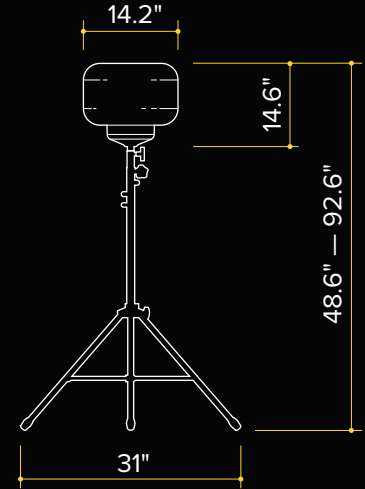

## LIFETIME WARRANTY

- Quick and easy setup
- Glare-free lighting and wide area coverage
- Lightweight, versatile, portable and compact
- 7,800 lm, < 0.54 op amp, 90–277V input
- 6,300+ square feet of brilliant illumination
- 6.5' heavy-duty sliding tripod
- Dimmable wireless remote
- Internal blower inflates balloon and cools LED panels
- LED Balloon Light diffuser constructed of heat-and-water-resistant, UV protected nylon
- Run multiple units on small power stations.
- 16' spec. grade power cord

## POLAR DIAGRAM

Light on tripod at 6.5 feet

## DIMENSIONS

## SPECIFICATIONS

<b>Product Name:</b>	60 Watt Balloon Light Kit	<b>Illumination Radius:</b>	45ft
<b>Fan wattage:</b>	5W	<b>Sq Ft of Illumination:</b>	6,361.7 sq ft
<b>Voltage:</b>	AC 90–277V	<b>Lamp Life:</b>	50,000 hours
<b>Frequency:</b>	50/60 Hz	<b>IP Rating:</b>	IP 42
<b>Operating Amperage:</b>	0.54A	<b>Operating Decibel:</b>	52dB
<b>Power Consumption:</b>	65W	<b>Weight</b>	5.7 lb (fixture) 7.1 lb (tripod)
<b>Operating Temperatures:</b>	-30–130°F	<b>Power Cord:</b>	16ft
<b>Luminous Flux:</b>	7,800 lm	<b>Warranty</b>	Lifetime Limited Warranty (fixture)
<b>Color Temperature:</b>	3,000–5,000K		